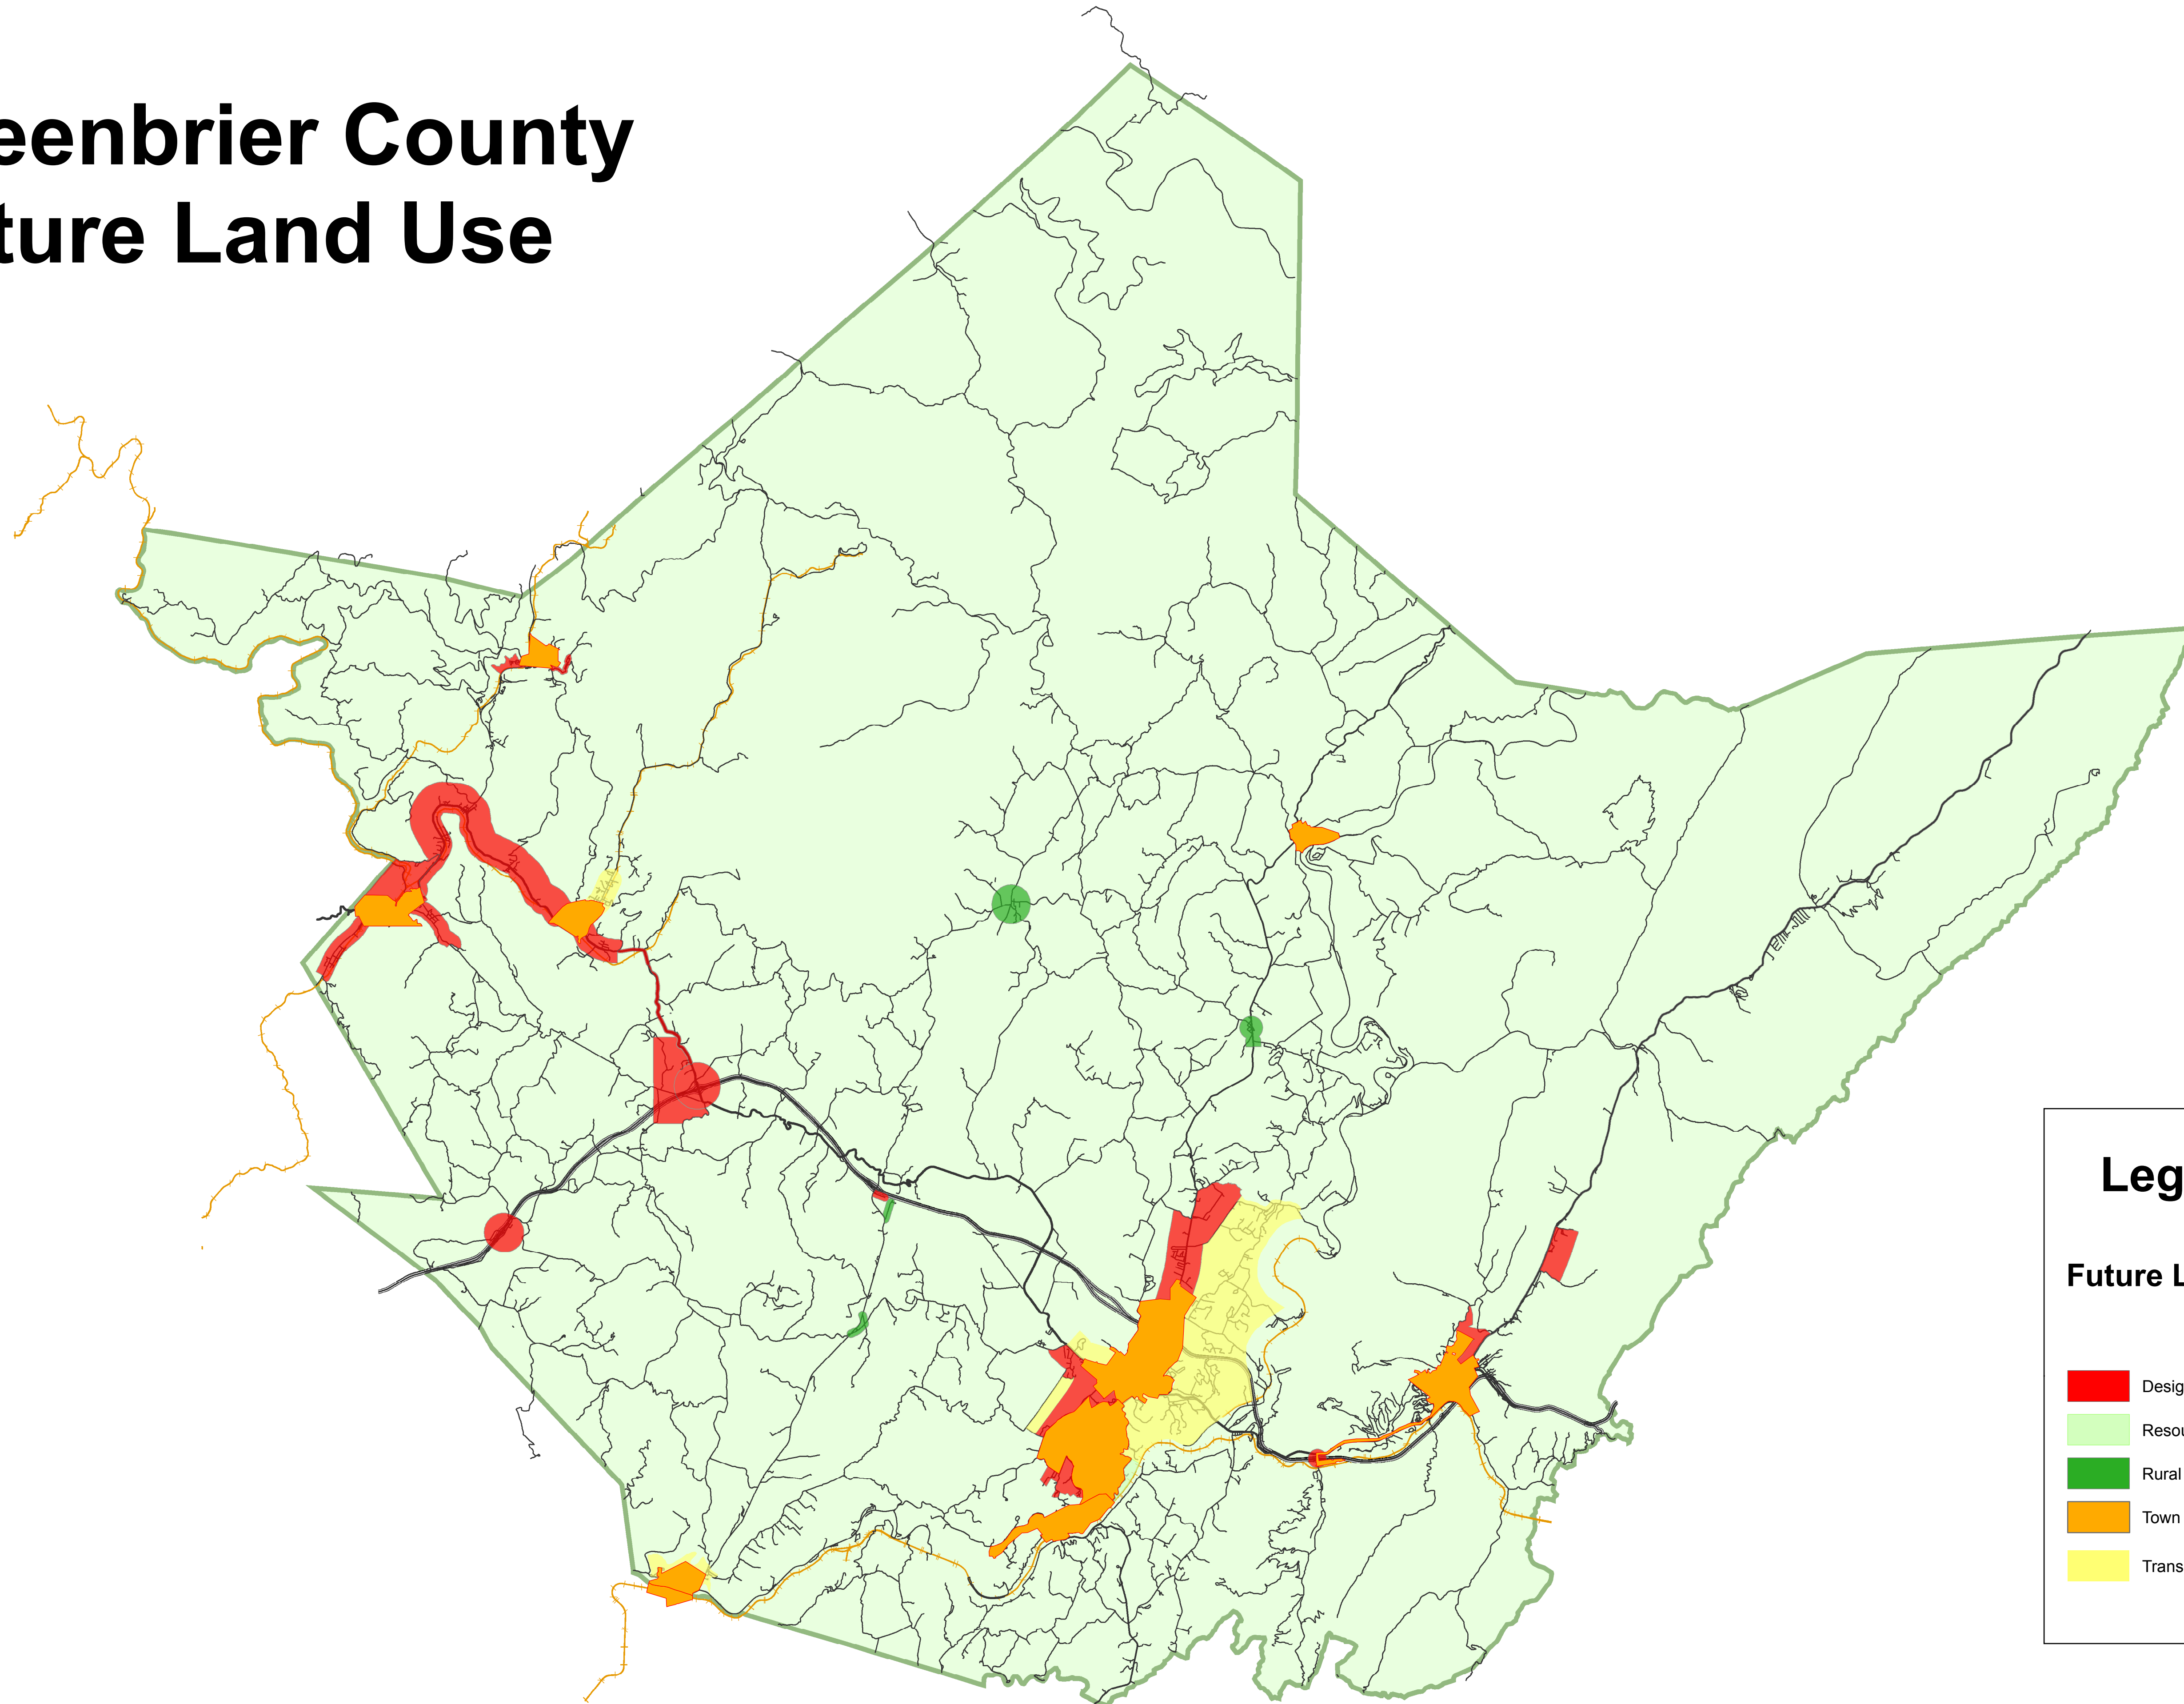

# Greenbrier County Future Land Use

## Legend

### Future Land Use

- Designated Growth Area
- Resource Stewardship
- Rural
- Town
- Transition